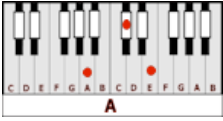

IF I NEEDED SOMEONE - The Beatles (A)

GUITAR / KEYBOARD CHORDS:

A= xo222o G= 320003 Em= o2200o F#7= xx432o Bm= xx4432

(solo lead) (all)

INTRO: A A

A G
If I needed someone to love...you're the one that I'd be thinking of
A
If I needed someone

A G
If I had some more time to spend...then I guess I'd be with you, my friend
A
If I needed someone

Em F#7 Bm
BRIDGE: Had you come some other day...then, it might not have been like this
Em F#7 Bm E
But you see now I'm too much in love

A G
Carve your number on my wall...and maybe you will get a call from me
A
If I needed someone

(verse chords) A G A
BREAK: Ahhh...ahhh...ahhh...ahhh

A G
If I had some more time to spend...then I guess I'd be with you, my friend
A
If I needed someone