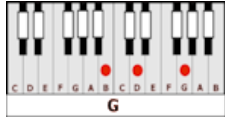

IF I NEEDED SOMEONE - The Beatles (A)

GUITAR / KEYBOARD CHORDS:

A= xo222o G= 320003 Em= o2200o F#7= xx432o Bm= xx4432

(solo lead) (all)

INTRO: A A

A G
If I needed someone to love...you're the one that I'd be thinking of
A
If I needed someone

A G
If I had some more time to spend...then I guess I'd be with you, my friend
A
If I needed someone

Em F#7 Bm
BRIDGE: Had you come some other day...then, it might not have been like this
Em F#7 Bm E
But you see now I'm too much in love