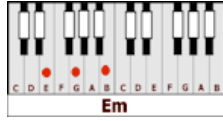

IF I NEEDED SOMEONE - The Beatles (A)

GUITAR / KEYBOARD CHORDS:

A= xo222o G= 320003 Em= o2200o F#7= xx432o Bm= xx4432

(solo lead) (all)

INTRO: A A

A G
If I needed someone to love...you're the one that I'd be thinking of
A
If I needed someone

A G
If I had some more time to spend...then I guess I'd be with you, my friend
A
If I needed someone

Em F#7 Bm
BRIDGE: Had you come some other day...then, it might not have been like this
Em F#7 Bm E
But you see now I'm too much in love