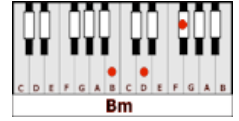

IF I NEEDED SOMEONE - The Beatles (A)

GUITAR / KEYBOARD CHORDS:

A= xo222o G= 320003 Em= o2200o F#7= xx432o Bm= xx4432

(solo lead) (all)

INTRO: A A

A G
If I needed someone to love...you're the one that I'd be thinking of
A
If I needed someone

A G
If I had some more time to spend...then I guess I'd be with you, my friend
A
If I needed someone

Em F#7 Bm
BRIDGE: Had you come some other day...then, it might not have been like this
Em F#7 Bm E
But you see now I'm too much in love